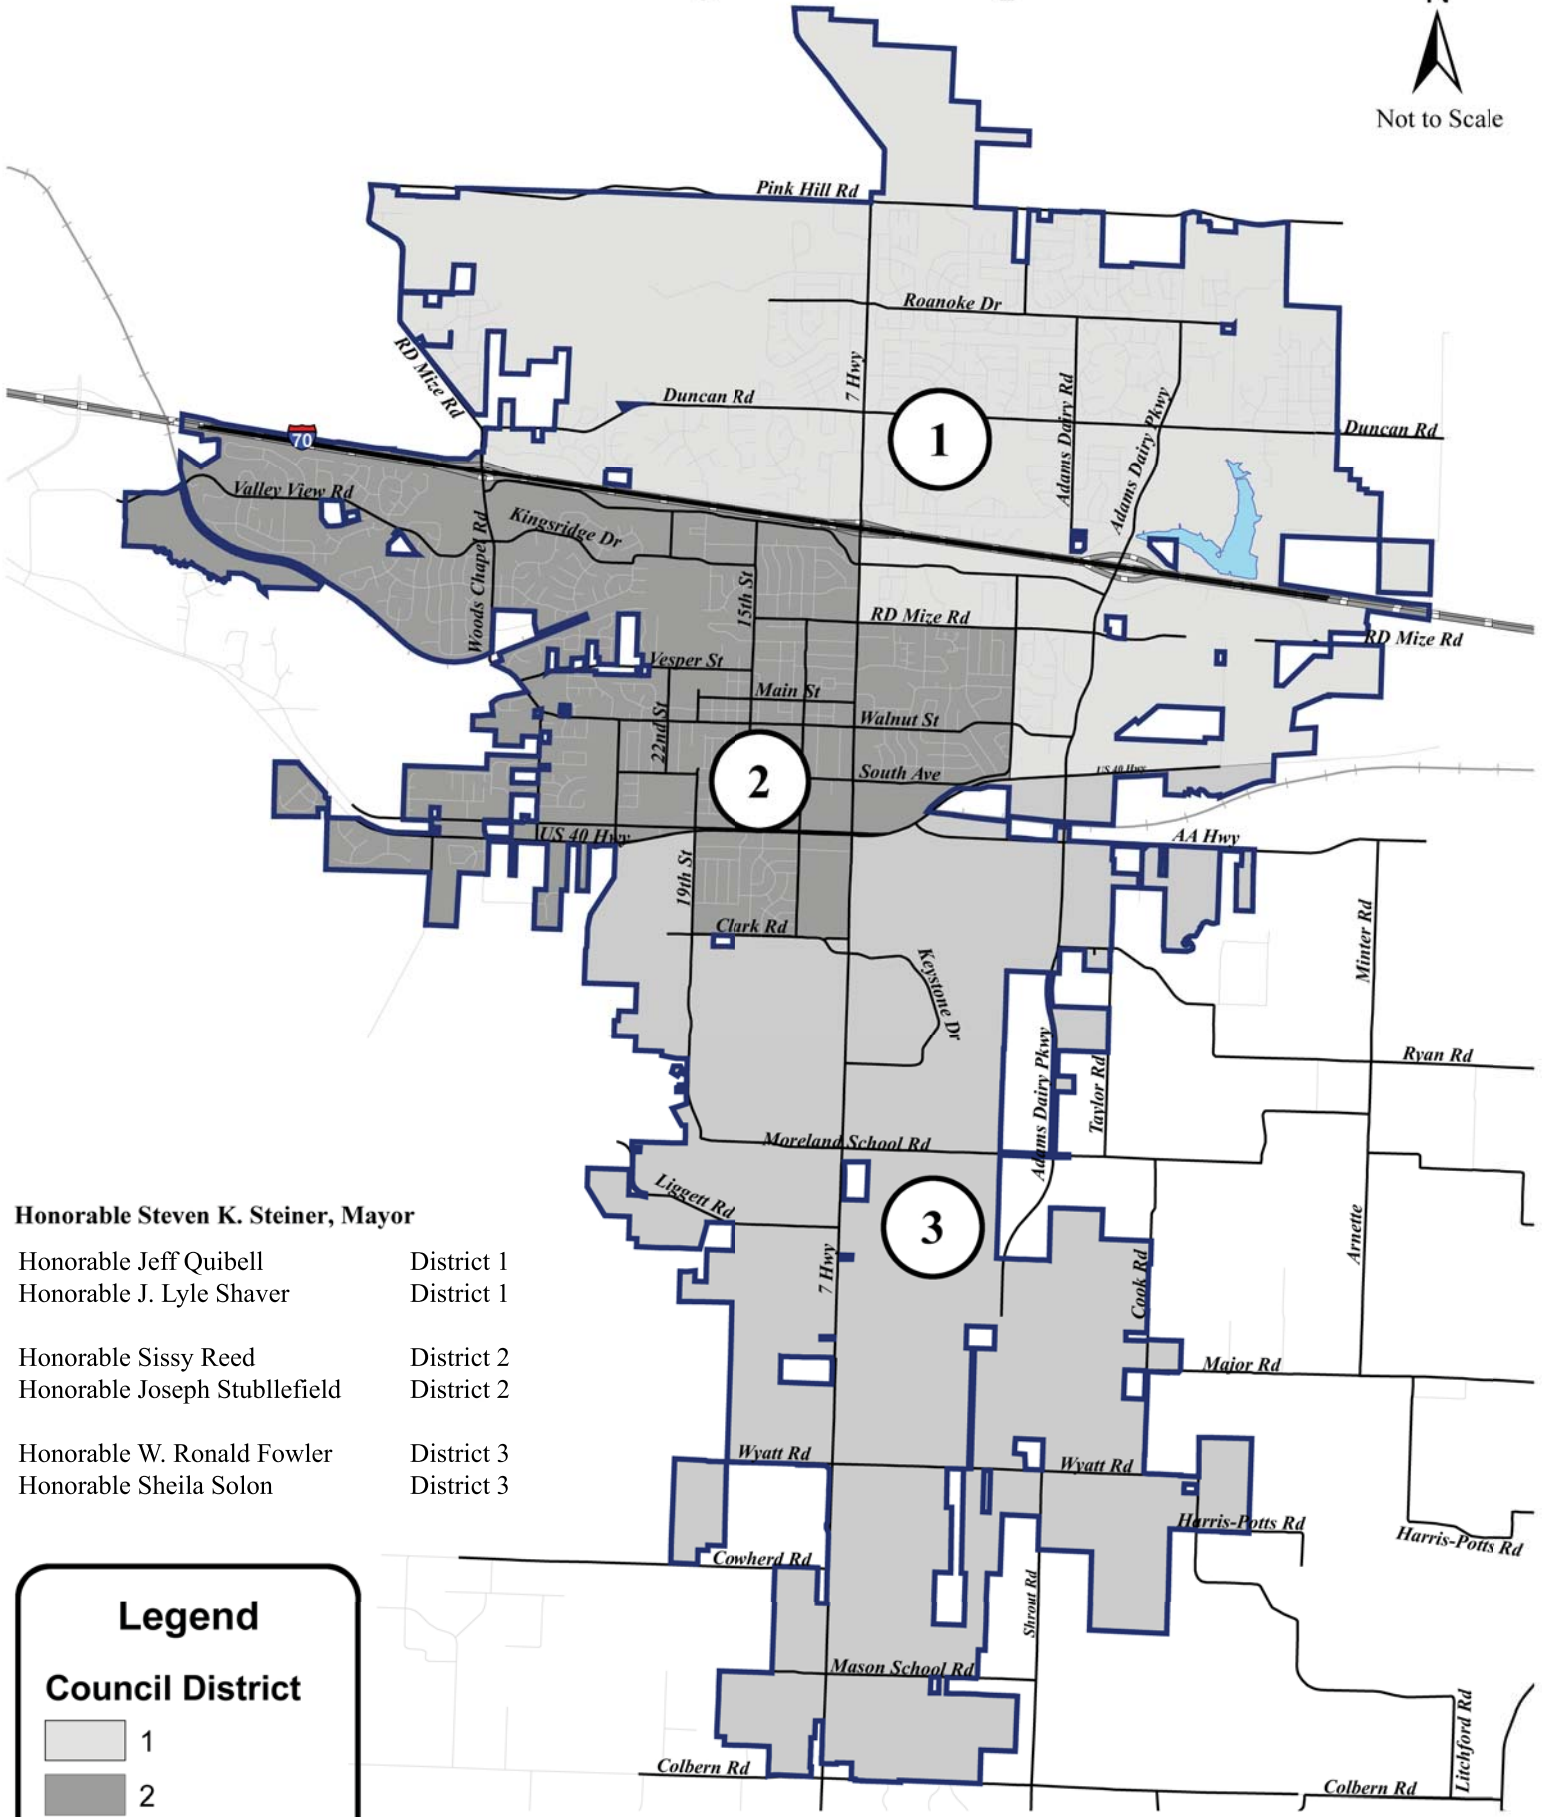

City Council Map

Honorable Steven K. Steiner, Mayor

Honorable Jeff Quibell District 1
 Honorable J. Lyle Shaver District 1

Honorable Sissy Reed District 2
 Honorable Joseph Stubblefield District 2

Honorable W. Ronald Fowler District 3
 Honorable Sheila Solon District 3

Legend

Council District

	1
	2
	3